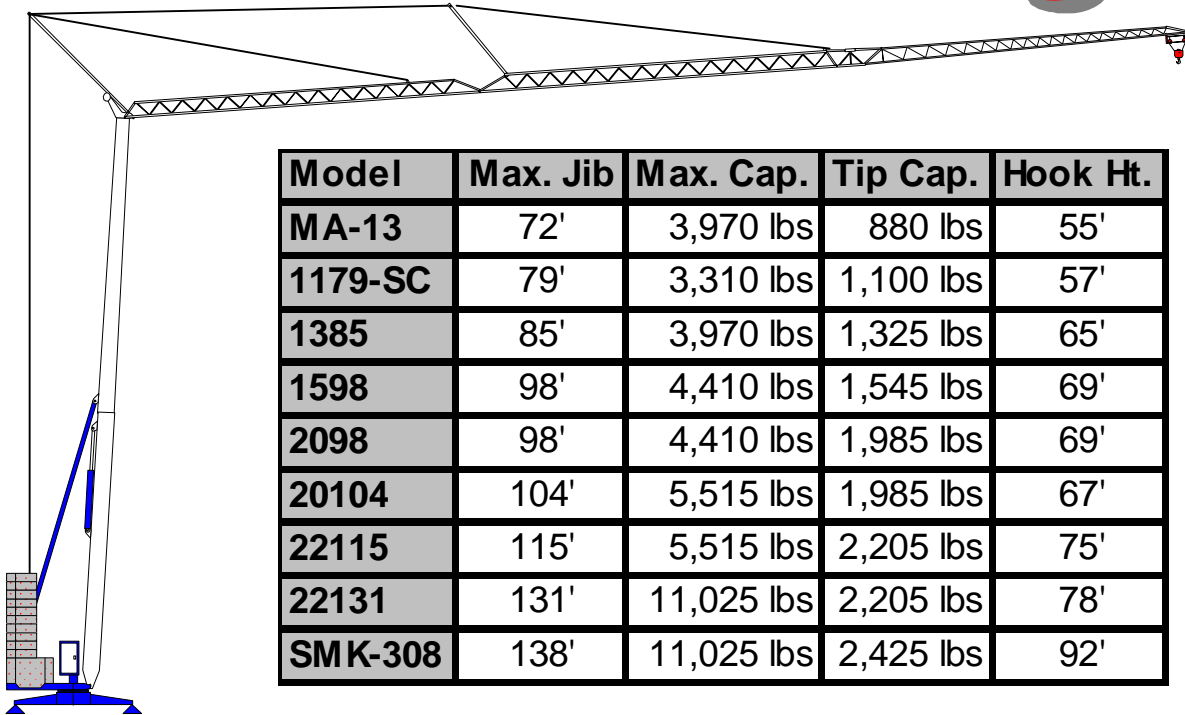

benazzato

Creative Lifting

Self-Erecting Tower Cranes

SerVICES

Model	Max. Jib	Max. Cap.	Tip Cap.	Hook Ht.
MA-13	72'	3,970 lbs	880 lbs	55'
1179-SC	79'	3,310 lbs	1,100 lbs	57'
1385	85'	3,970 lbs	1,325 lbs	65'
1598	98'	4,410 lbs	1,545 lbs	69'
2098	98'	4,410 lbs	1,985 lbs	69'
20104	104'	5,515 lbs	1,985 lbs	67'
22115	115'	5,515 lbs	2,205 lbs	75'
22131	131'	11,025 lbs	2,205 lbs	78'
SMK-308	138'	11,025 lbs	2,425 lbs	92'

All Cranes Are Available With Radio Remotes

SAEZ "CITY" Tower Cranes

Model	Max. Jib	Max. Cap.	Tip Cap.	Hook Ht.
GTS-451	148'	6,615 lbs	2,205 lbs	113'
GTS-511A	167'	6,615 lbs	2,205 lbs	157'
TL-50	164'	13,230 lbs	2,425 lbs	164'
FM 1250	164'	13,230 lbs	2,646 lbs	140'
TL-55	180'	13,230 lbs	2,646 lbs	164'
TL-65	213'	22,050 lbs	3,638 lbs	164'