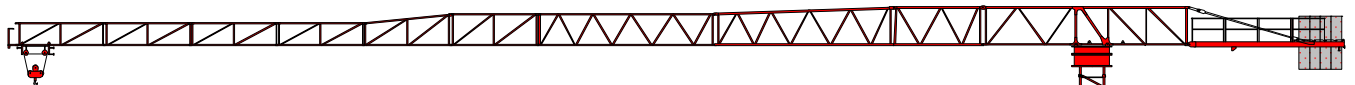

benazzato

Creative Lifting

Self-Erecting Tower Cranes

SerVICES

Model	Max. Jib	Max. Cap.	Tip Cap.	Hook Ht.
MA-13	72'	3,970 lbs	880 lbs	55'
1179-SC	79'	3,310 lbs	1,100 lbs	57'
1385	85'	3,970 lbs	1,325 lbs	65'
1598	98'	4,410 lbs	1,545 lbs	69'
2098	98'	4,410 lbs	1,985 lbs	69'
20104	104'	5,515 lbs	1,985 lbs	67'
22115	115'	5,515 lbs	2,205 lbs	75'
22131	131'	11,025 lbs	2,205 lbs	78'
SMK-308	138'	11,025 lbs	2,425 lbs	92'

All Cranes Are Available With Radio Remotes

SAEZ "CITY" Tower Cranes

Model	Max. Jib	Max. Cap.	Tip Cap.	Hook Ht.
GTS-451	148'	6,615 lbs	2,205 lbs	113'
GTS-511A	167'	6,615 lbs	2,205 lbs	157'
TL-50	164'	13,230 lbs	2,425 lbs	164'
FM 1250	164'	13,230 lbs	2,646 lbs	140'
TL-55	180'	13,230 lbs	2,646 lbs	164'
TL-65	213'	22,050 lbs	3,638 lbs	164'